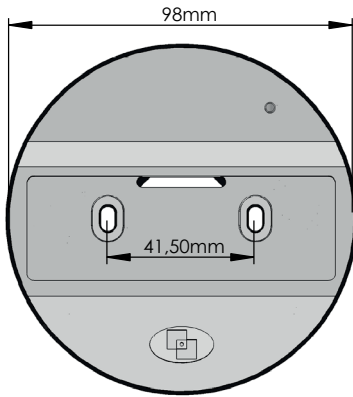

Pulse

RotoBolt

StraightBolt

SpringBolt

MotorLock

GLOBAL HEADQUARTERS

Tecnosicurezza
Via C. Battisti, 276
37057 S.Giovanni Lup.(VR)
ITALY
info@tecnosicurezza.it
www.tecnosicurezza.it

USA HEADQUARTERS

Tecnosicurezza
50, Thomas Lane
Versailles, KY 40383
USA
info@usatecno.com
www.usatecno.com

SPAIN HEADQUARTERS

Tecnosicurezza
C/Menor, 4 - Nave 10, Pol Ind. "La Mina"
28770 Colmenar Viejo
SPAIN
info@tecnosicurezza.es
www.tecnosicurezza.es